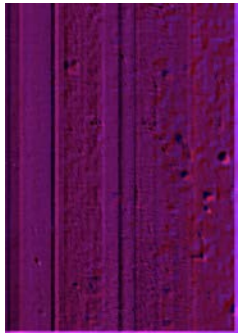

Paul Kneale
Unemotional Baggage, 2017
Inkjet on canvas
78 x 55 in | 198 x 139.75 cm