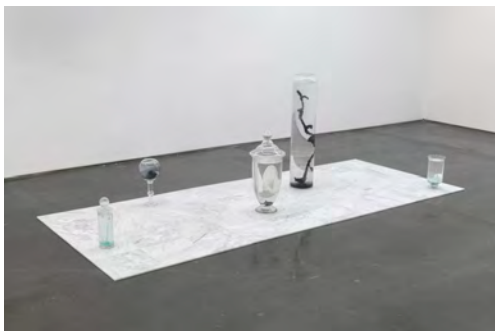

CASSINA PROJECTS

Bruna Esposito
Untitled #2, 2016
Marble and broom
98 x 8 in (250 x 20 cm)

Bruna Esposito
Untitled #3, 2016
Marble and broom
98 x 8 in (250 x 20 cm)

Bruna Esposito
Untitled #4, 2016
Marble and broom
98 x 8 in (250 x 20 cm)

Antonio Fiorentino
Installation composed by :
Opusimago (The Glass Elements), 2018
Mixed media
Dimensions variable
Untitled (Marble Floor) , 2018
Carrara marble
94 x 47 in (240 x 120 cm)

CASSINA PROJECTS