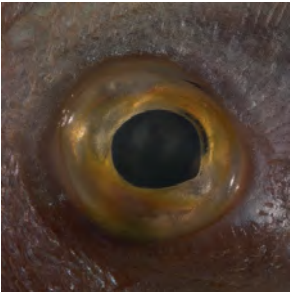

Pino Pascali
Armi, 1965
Heliography on paper
16 x 90.5 in (40 x 230 cm)

Michelangelo Pistoletto
Color and Light, 2014
Canvas, mirror, and gilded wood
Individual: 70 x 47 in (177.5 x 120 cm)
Diptych: 70 x 98 in (177.5 x 249 cm)

Gilberto Zorio
Alchimia, 1999
Ampoules, iron, copper, copper sulfate, fluorescence
65 x 67 x 13 in (166 x 170 x 33 cm)

CASSINA PROJECTS

Bruna Esposito
Occhio, 2016
Lambda print on plexiglass
55 x 72 in (140 x 184 cm)