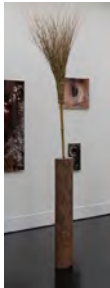

Bruna Esposito
Untitled #3, 2016
Marble and broom
98 x 8 in (250 x 20 cm)