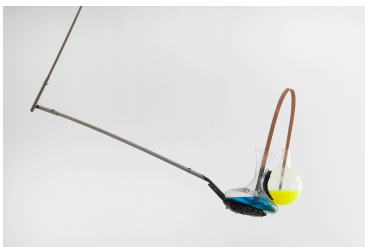

Pino Pascali
Armi, 1965
Heliography on paper
16 x 90.5 in (40 x 230 cm)

Michelangelo Pistoletto
Color and Light, 2014
Canvas, mirror, and gilded wood
Individual: 70 x 47 in (177.5 x 120 cm)
Diptych: 70 x 98 in (177.5 x 249 cm)