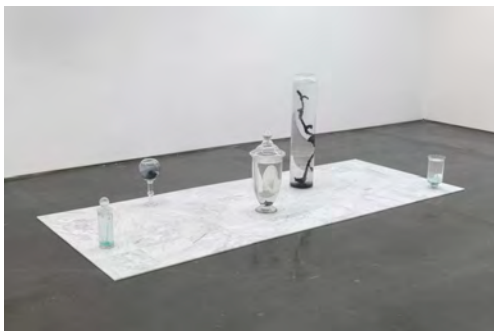

CASSINA PROJECTS

Bruna Esposito
Untitled #2, 2016
Marble and broom
98 x 8 in (250 x 20 cm)

Bruna Esposito
Untitled #3, 2016
Marble and broom
98 x 8 in (250 x 20 cm)

Bruna Esposito
Untitled #4, 2016
Marble and broom
98 x 8 in (250 x 20 cm)

Antonio Fiorentino
Installation composed by :
Opusimago (The Glass Elements), 2018 Mixed
media
Dimensions variable
Untitled (Marble Floor) , 2018
Carrara marble
94 x 47 in (240 x 120 cm)

CASSINA PROJECTS