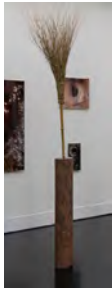

Bruna Esposito
Untitled #3, 2016
Marble and broom
98 x 8 in (250 x 20 cm)